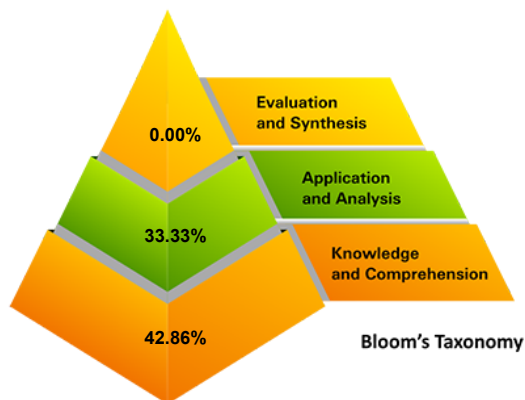

Section 1 - Student Performance

Marks	Percentage	School		National	
		Rank	Percentile	Rank	Percentile
0.00	0%	1	50.00	401	4.95

Section 2 - Student Comparative Performance

Marks	School Average	National Average
0.00	0.00	13.04

The outer white rectangle represents the exam scoring range - from 0 to 30, 0 to 40 and 0 to 50 marks. The inner green and yellow bars shows the performance of school and National level.

Section 3 - Strengths and Weaknesses of Student Across the Learning Objectives (Bloom's Taxonomy)